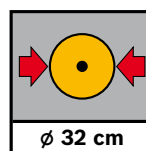

Handy, lightweight, ergonomic – the all-purpose measuring wheel

Ergonomic pistol grip and lightweight aluminium construction
for comfortable working

Telescopic shaft with continuously variable height adjustment
for more flexibility and comfort

Die-cast aluminium wheel with robust rubber tread
for use on any surface

Precise counter in impact-resistant plastic housing

Technical Specifications	RT312M
Part number	F 034 074 R01
Wheel circumference	1 m
Wheel diameter	32 cm
Max. display value	9999.9
Weight	1.4 kg